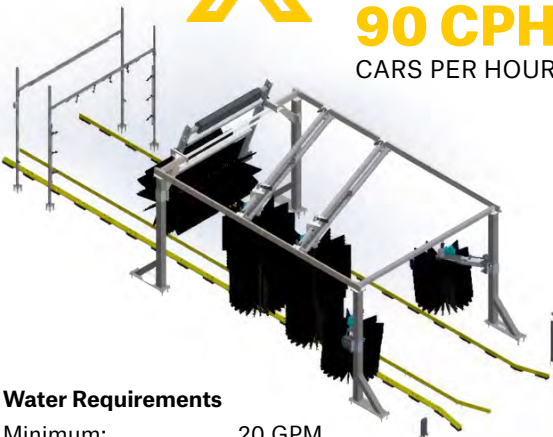

ncswash.com

RYKO
AN NCS COMPANY

NCS FleetX innovative wrap design and all-in-one pivoting coupler allow brushes to flex and reach those hard-to-clean areas providing a complete clean profiles to your customers vehicle.

Intelligent programming senses vehicle speed and profiles accordingly

Fleet X

Equipment Requirements

90 CPH
CARS PER HOUR

Water Requirements

Minimum:20 GPM
Minimum:50 PSI
Water Line Internal Diameter. 1 inch