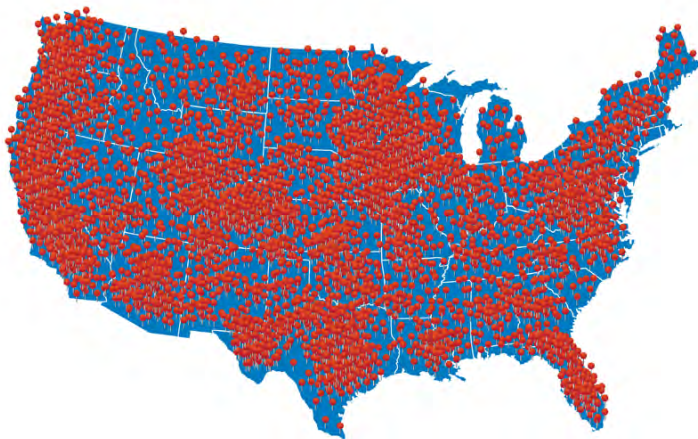

Aftermarket Parts

NCS stocks genuine OEM parts to keep your equipment running at its best. Our vast inventory includes millions of dollars' worth of parts, ready for speedy delivery from over 400 fully stocked service vans and local warehouses throughout North America. Get all the parts you need, when you need them.