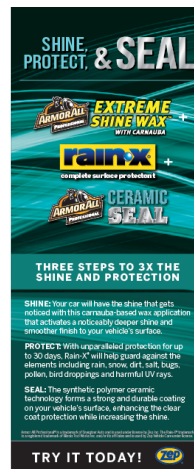

Scan QR code to learn more about how your Vehicle Care Specialist can drive more revenue with Zone Marketing!

PROVEN. FROM START TO FINISH.
2930 Waters Road, Suite 230
Eagan, MN 55121
1-877-326-9274

©2021 NCS Vehicle Care Inc. All rights reserved. 12/21 ZP20034

FOR MORE INFORMATION CONTACT:

your NCS Vehicle Care Specialist, authorized distributor, or visit www.ncsvehiclecare.com