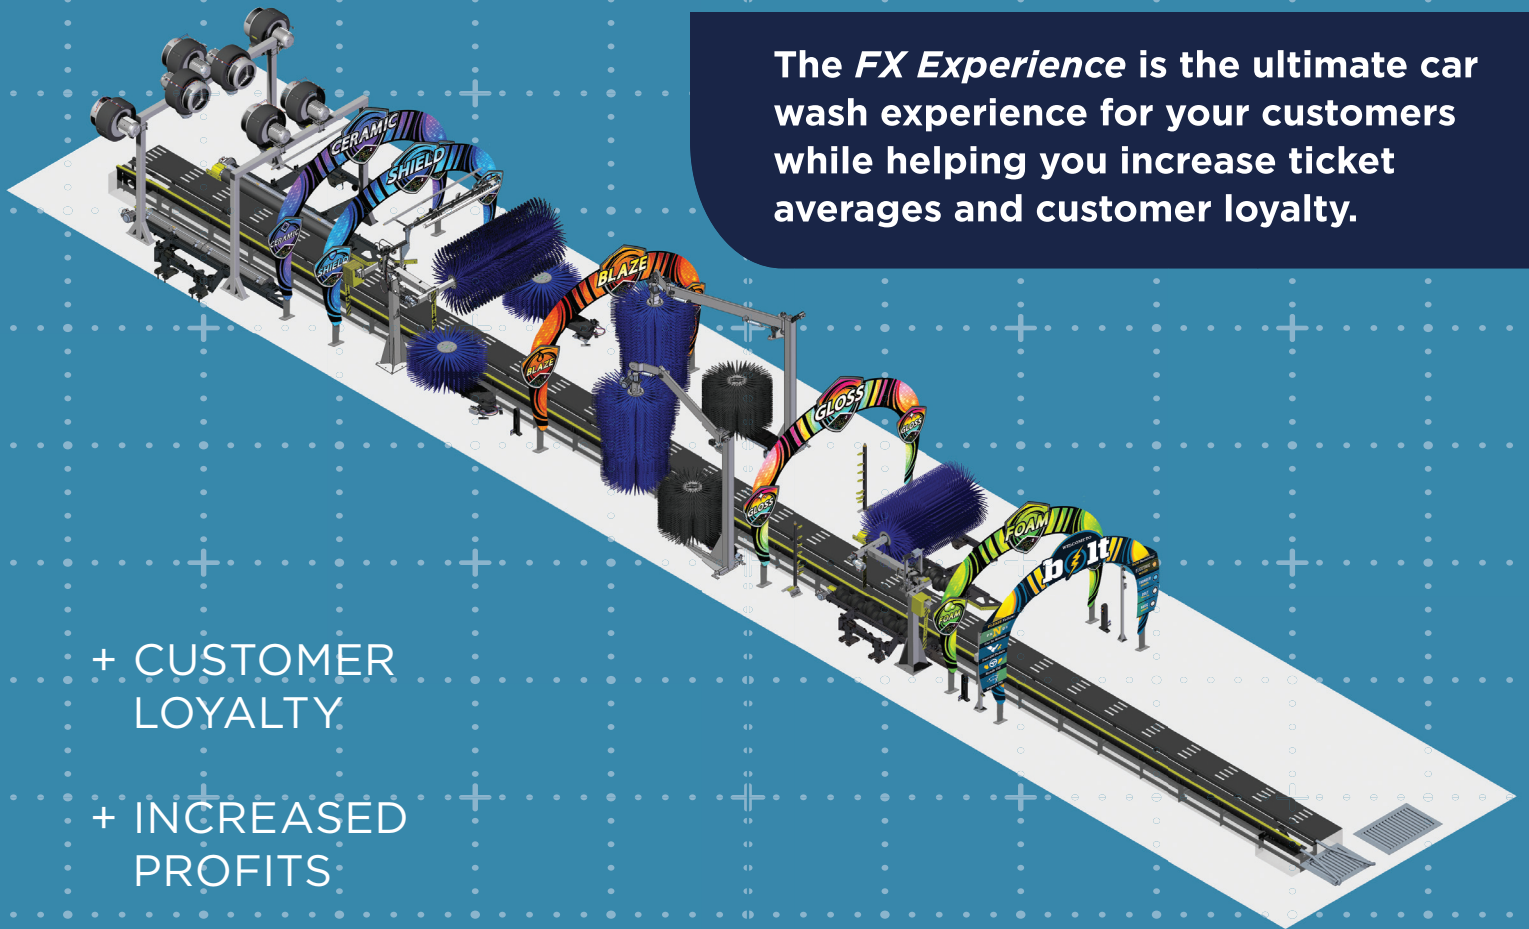

SOLUTIONS FOR SUCCESS.

ULTRAFLEX SYSTEM

This is an advanced delivery system for ultra-concentrated Lustra® car wash solutions. Our industry leading concentration levels are designed to wash more cars with less product in our award winning containers.

CLEANER, SHINIER, AND DRYER VEHICLES.

FX² experience™

STAND OUT FROM THE COMPETITION

The *FX Experience* is the ultimate car wash experience for your customers while helping you increase ticket averages and customer loyalty.

- + CUSTOMER LOYALTY
- + INCREASED PROFITS
- + HIGHER TICKET AVERAGES

FX combines proven wash formulas with lighting and marketing to turn an ordinary wash into an extraordinary one.